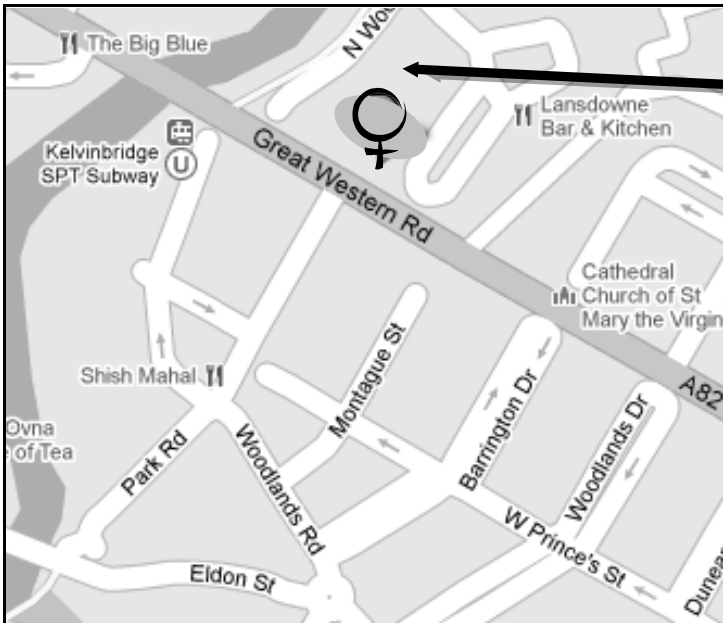

Are you a  
**woman**  
**asylum**  
**seeker or refugee?**

THEN COME TO THE...

**WOMEN'S DROP IN**

**Thursdays**

**10AM – 4PM**

**THE LANSDOWNE CHURCH,  
416 GREAT WESTERN ROAD**